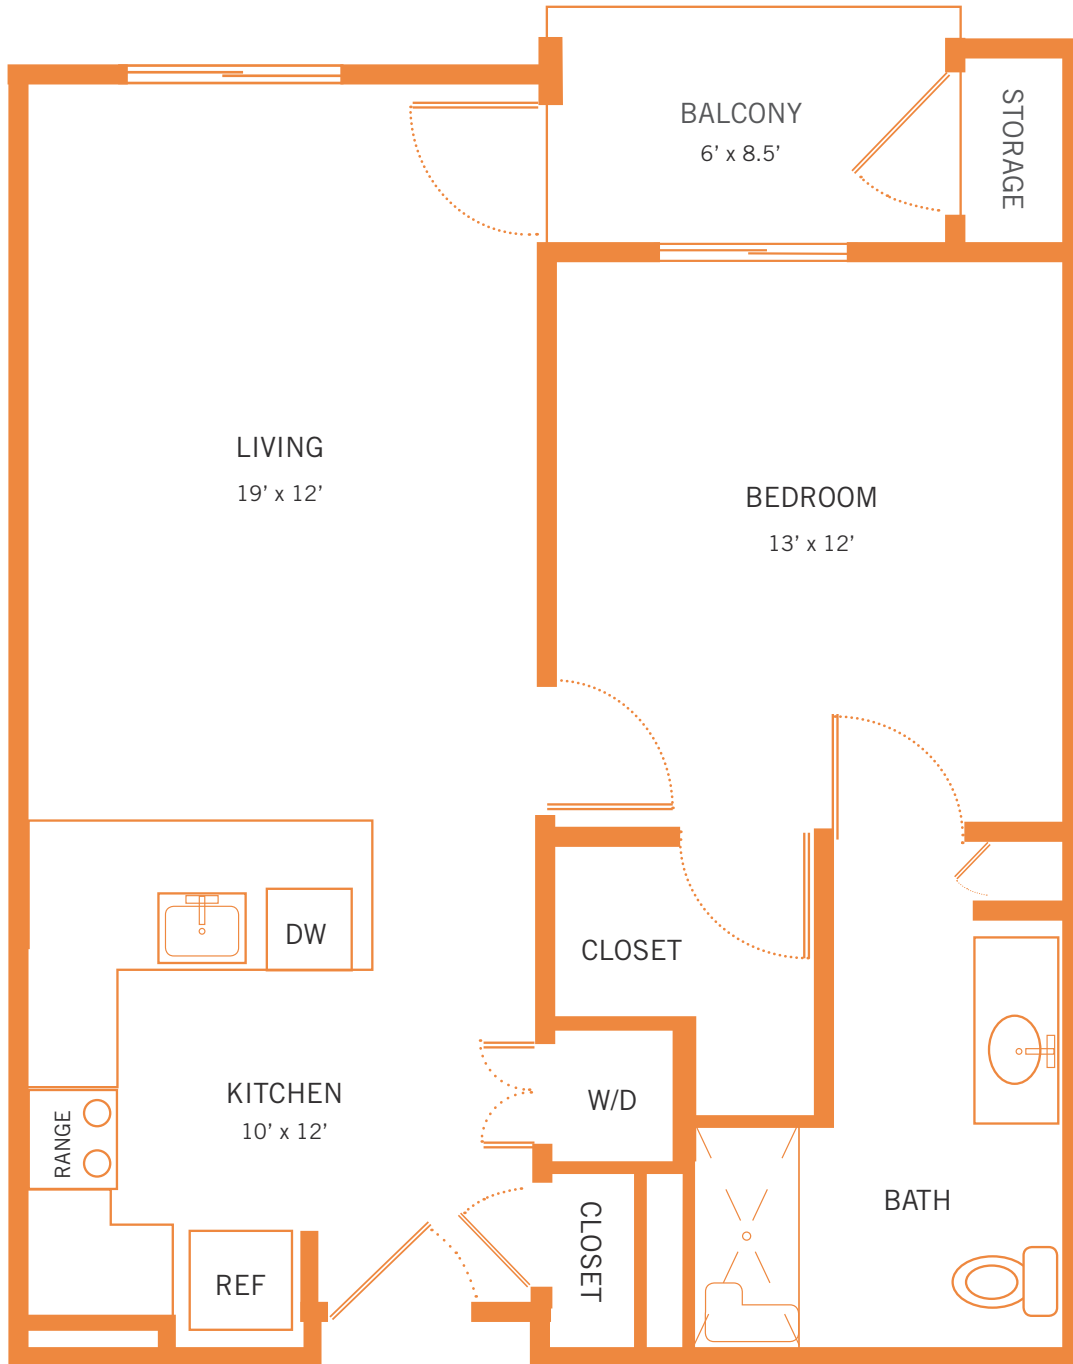

 **Inspira**
ARROWHEAD
A Cadence Community

Durango
732 sq ft