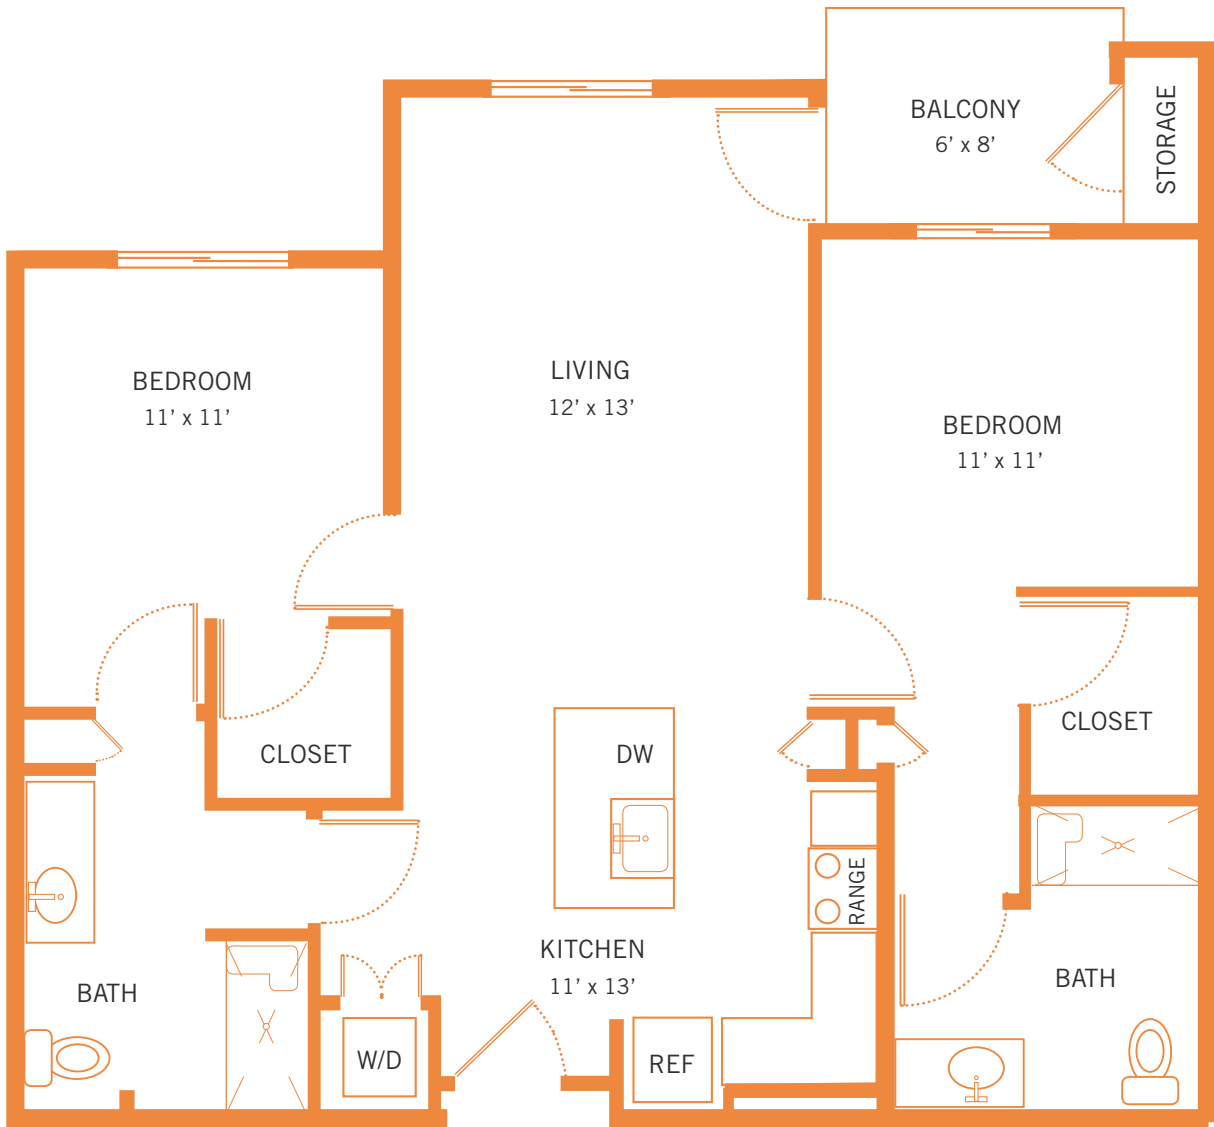

 **Inspira**  
ARROWHEAD  
A Cadence Community

**Ventana**  
1,065 sq ft